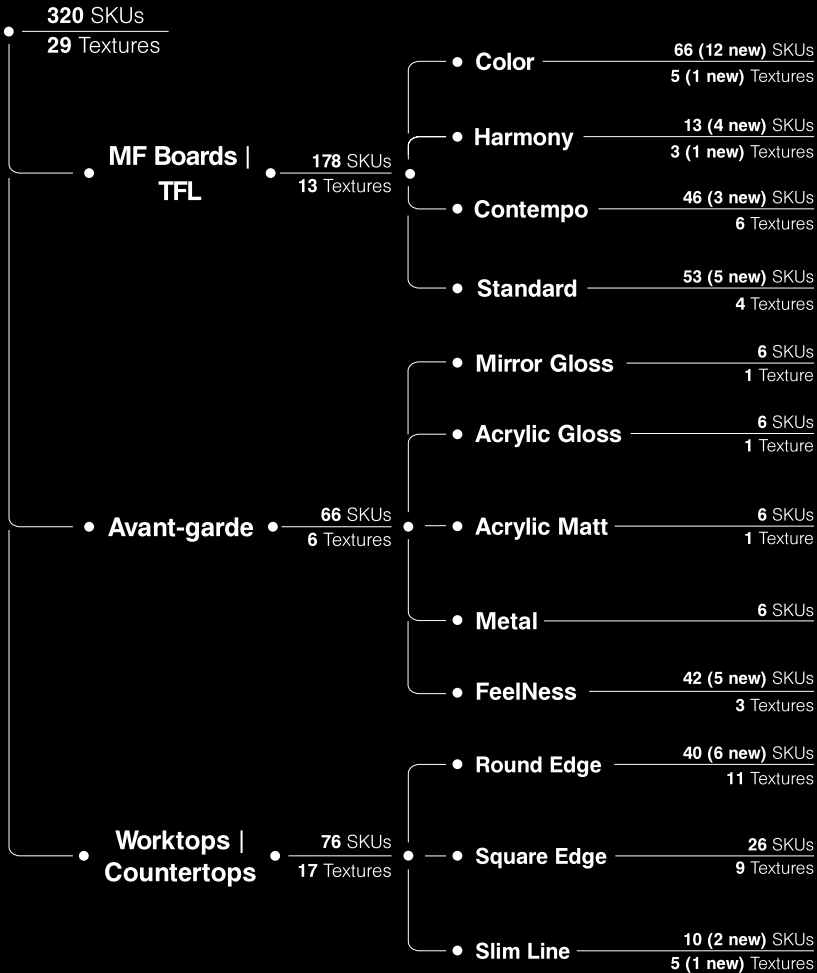

Kronodesign®

GLOBAL COLLECTION

Decor Summary

kronospan

Global Collection

Decor Summary

Every Worktop | Countertop design has a matching Kitchen Splashback.

Kronodesign®